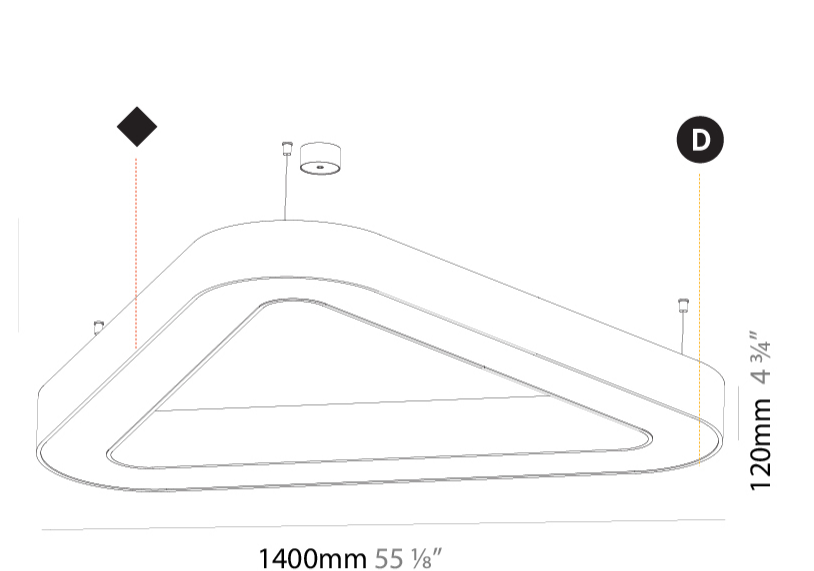

GENERAL

Series: Glorious
Subseries: Glorious Victory
Brand: Prolicht
Division: Architectural
Mounting Type: Suspension
Mounting Location: Ceiling
Subcategory: Ambient

PHYSICAL

Shape: Abstract
Length (mm): 1400
Length (in): 55 1/8
Width (mm): 1400
Width (in): 55 1/8
Height (mm): 120
Height (in): 4 3/4
Max. Overall Height (mm): 2120
Max. Overall Height (in): 83 7/16
Light Distribution: Direct
Weight (kg): 13.892
Weight (lbs): 30.56
Diffuser: PMMA - Opal or Micro-Prism
Fixture Finish: SSR / BKV / CWI / CRY / HAB / LAG / UFT / ITA / RUA / RUR / MIC / FTG / MYG / TWT / LOD / PUS / FRO / FUP / KIA / POP / BLS / SPG / MEY / GOH / GUM / CHC / COM / ABZ / JAG / OBR / MOS / ROR
Fixture Material: Aluminum

ELECTRICAL

Lamp Type: LED (Zhaga Standard)
Input Wattage (W): 60
Total Output Wattage (W): 48 / 38.4 (3500K)
Dimming: Non-Dimming / Phase Dimming (120Vac only) / 0-10V Dimming
Driver Included: Yes
Driver Location: Integrated
Driver Type: Constant Current - 120 / 277Vac
Driver Class: Class 2
Input Voltage (V): 120 - 277
Constant Current (MA): 350 / 1200 (3500K)

LED

Color Temperature (°K): 3000 / 3500 / 4000
Max. Delivered Lumen (lm): 5540 / 5733 / 5850
CRI: >80 CRI
Efficiency (%): 0.65
Lamp Life (hrs): 50000

OPTICAL

RATINGS AND CERTIFICATIONS

Certified By: Certified for North American Standards
IP rating: IP20